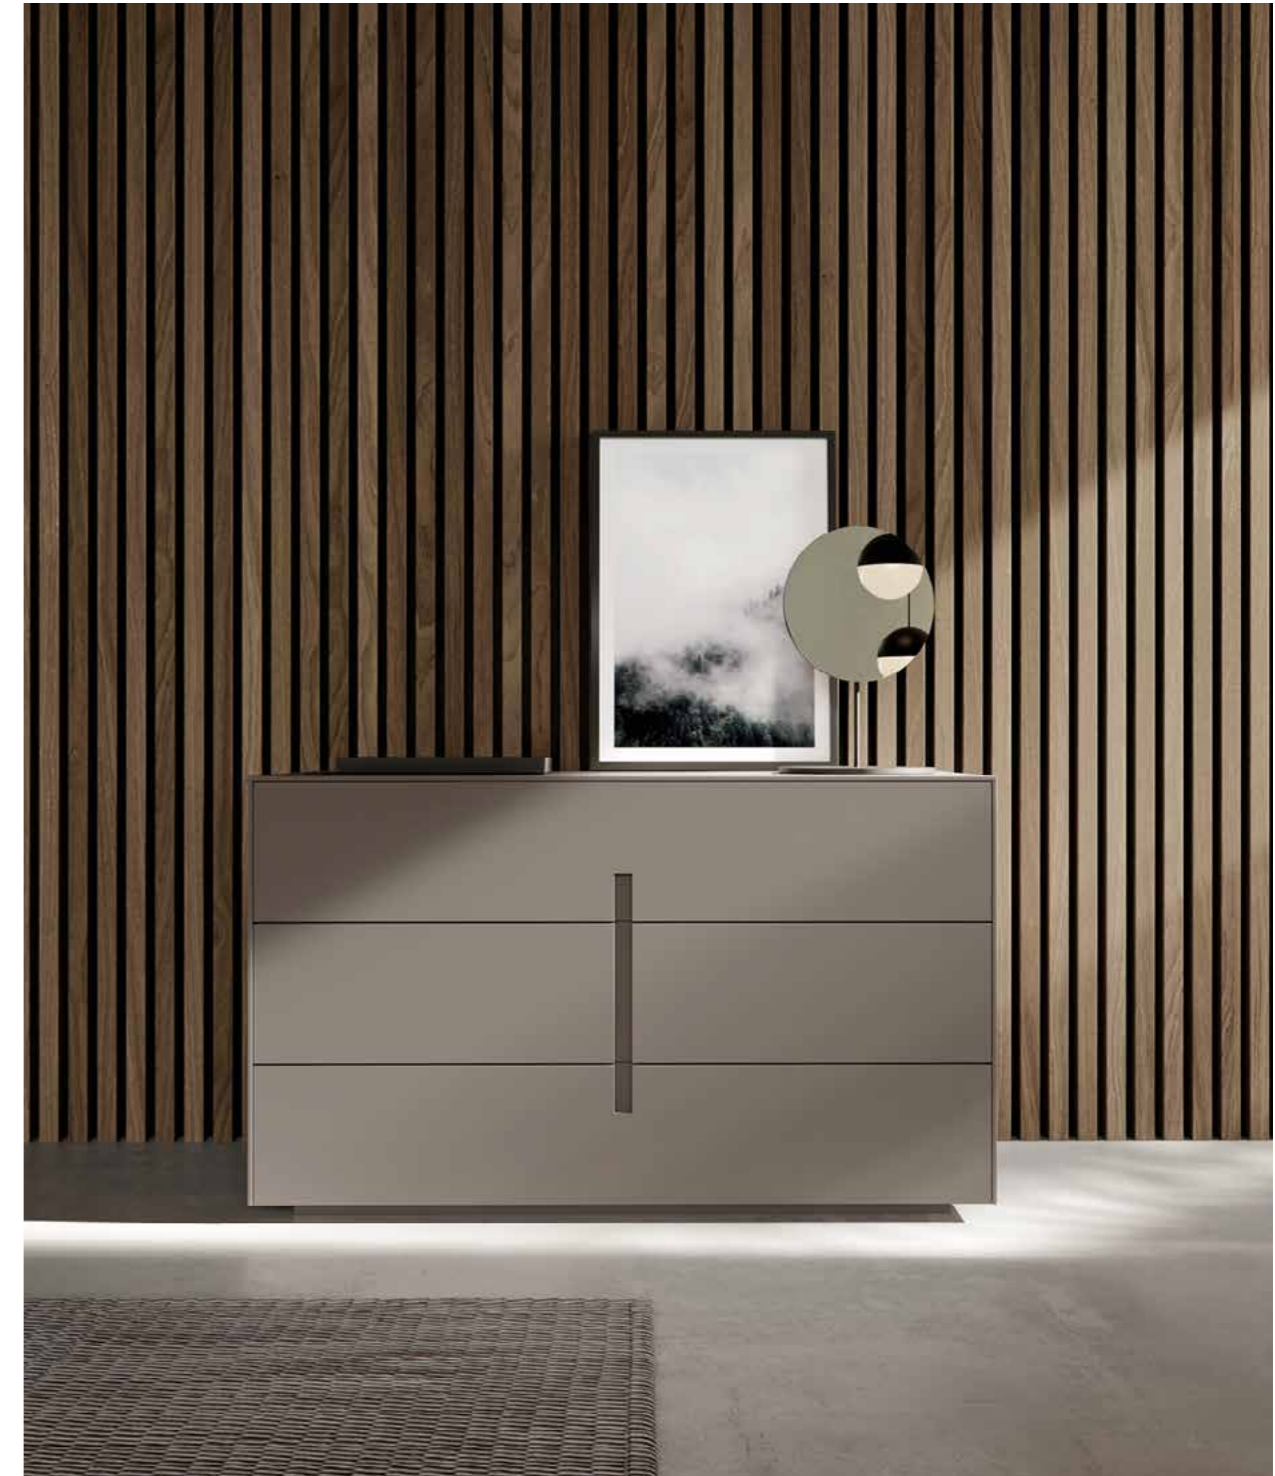

Dettaglio gamba e piede letto Miranda in materico Cotto
/ Detail of bed legs in Cotto wood melamine