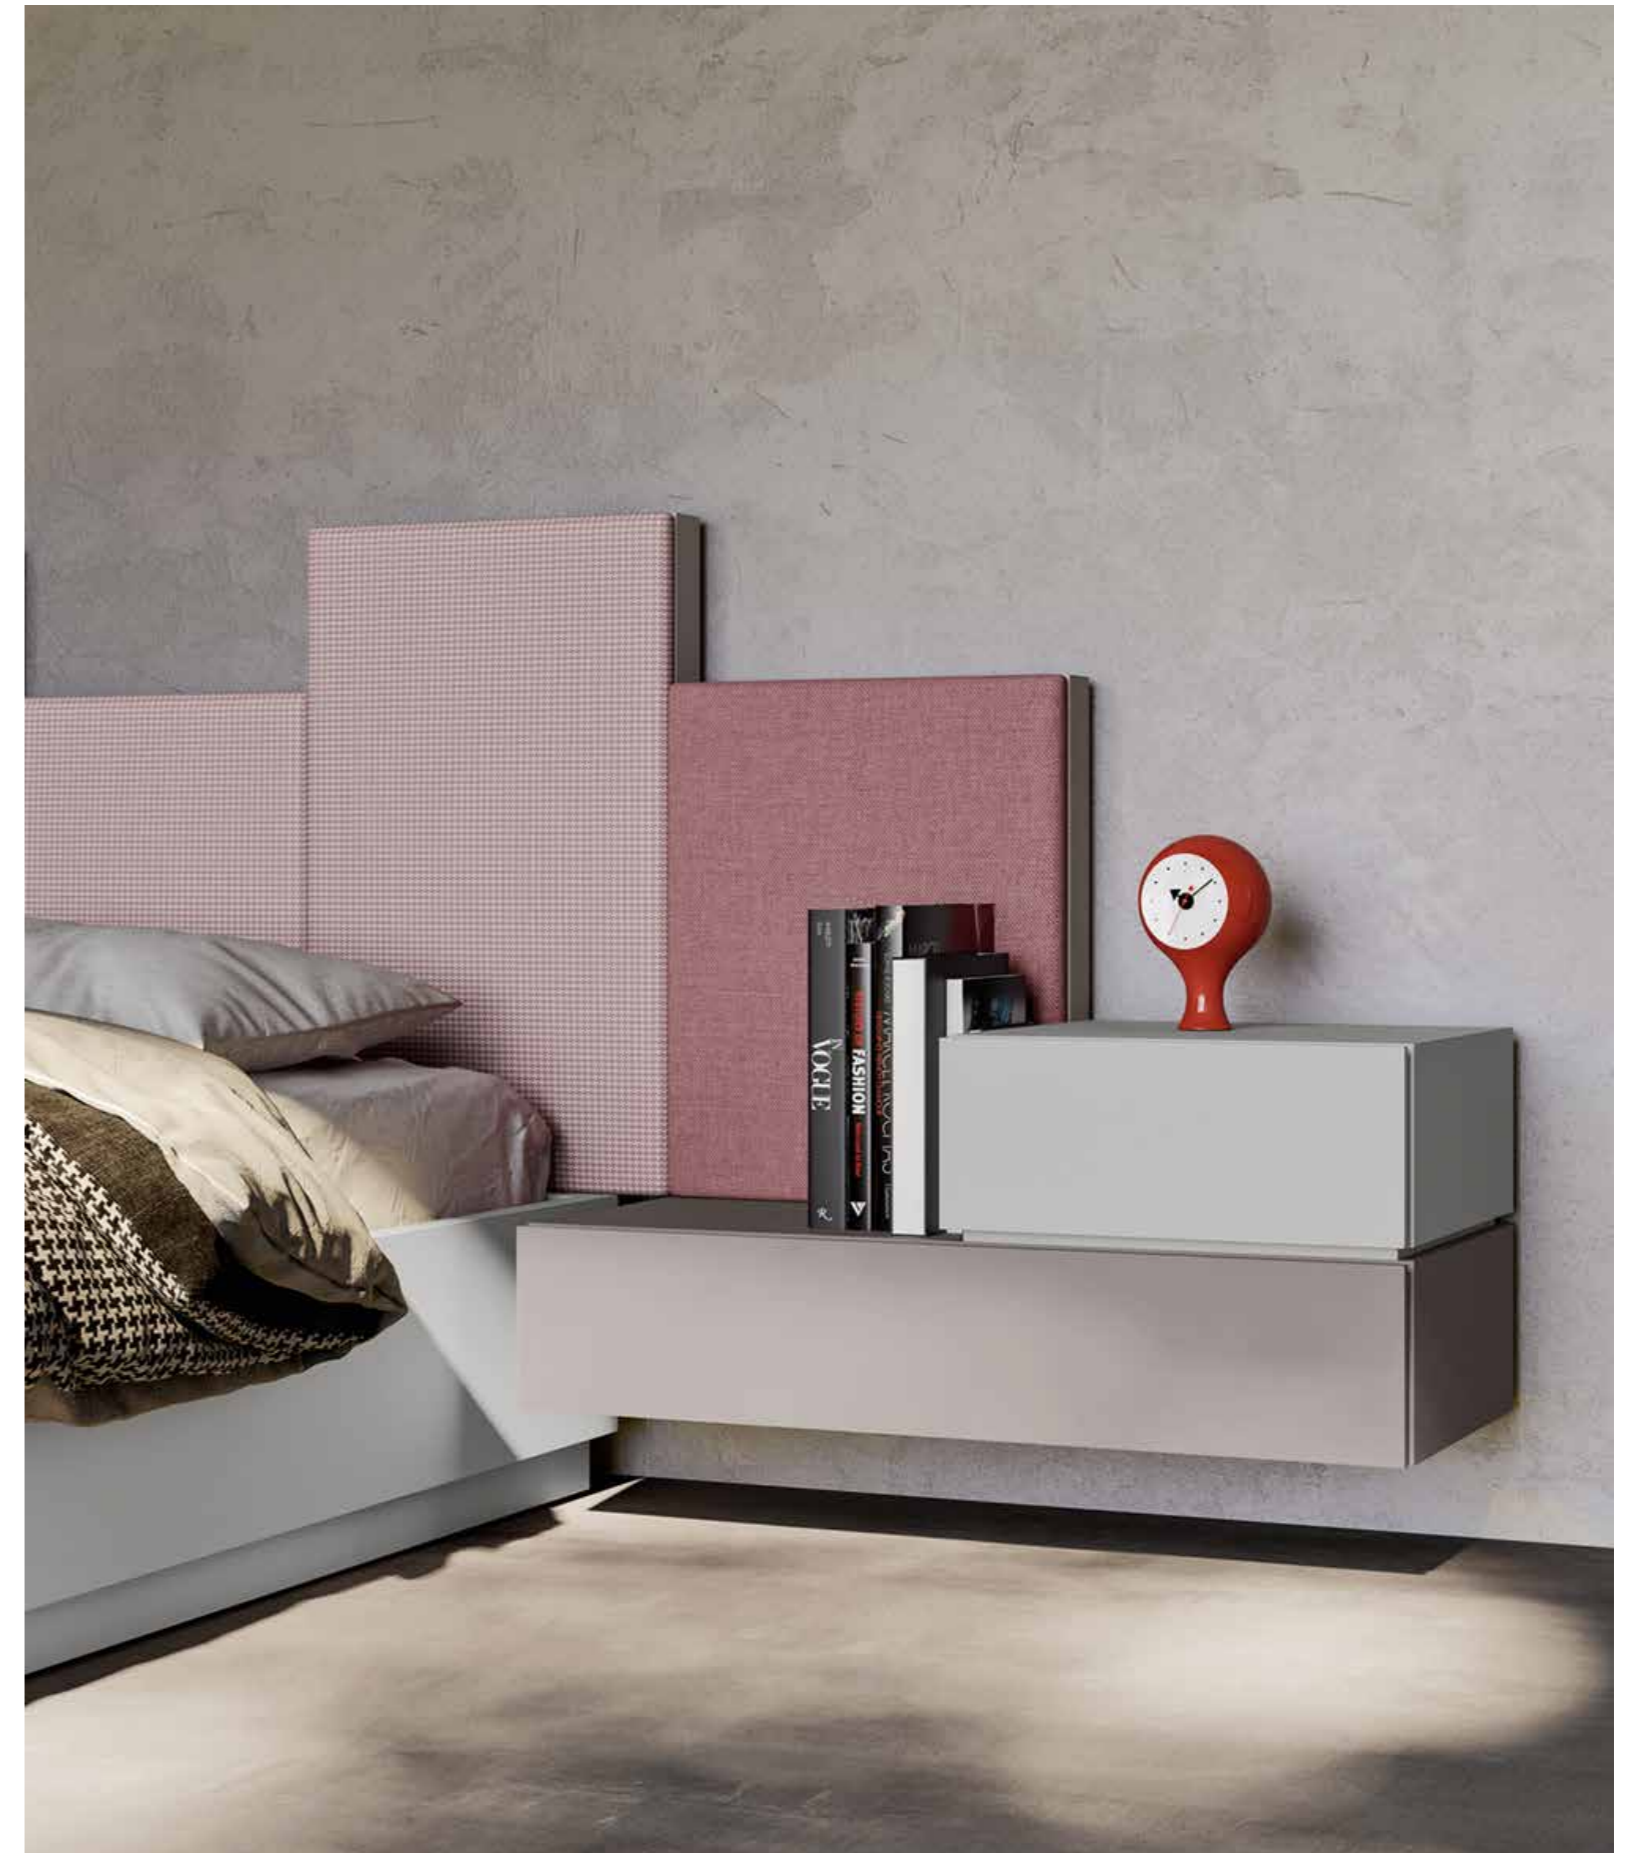

Dettaglio elementi componibili sospesi Compongo in laccato opaco Ortensia e Piuma
/Detail of Compongo wall units in Ortensia and Piuma matt lacquered